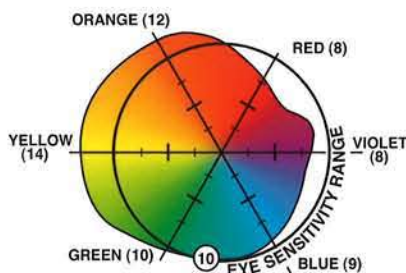

## FRESHWITE<sup>®</sup> XTRABRITE

**TONE: BRIGHT WHITE**

- CRISP, WHITE LIGHT
- INCREASED SEEABILITY

- FWX8651  
5100°K  
86 C.R.I.
- FWX8550  
5000°K  
85 C.R.I.

## VITALUX<sup>™</sup>

**TONE: BALANCED FULL SPECTRUM**

- NATURAL SUNLIGHT ... WITHOUT GLARE
- VIVID, ACCURATE COLORS

- VL9156  
5600°K  
91 C.R.I.

**FRESHWITE<sup>®</sup>** is crisp white light which gives a natural feeling indoors, whites are whiter and colors more vivid. Improved color accuracy reduces glare and eye strain, and improves overall seeability. Ideal for offices, factories, retail operations or anywhere quality light is desired.

**VITALUX<sup>™</sup> VL9156** is a balanced blend of the colors in a rainbow, closely simulating the sun's full color spectrum. It renders colors vividly and accurately. Glare and eyestrain are greatly reduced providing excellent seeability. Ideal for colorful retail operations, print shops, paint stores and anywhere high color accuracy is desired.