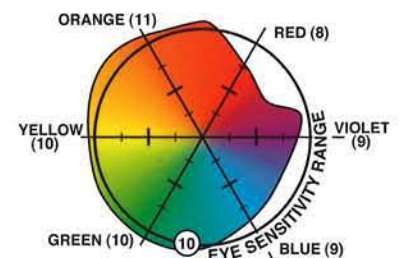

## FRESHWITE<sup>®</sup> XTRABRITE

**TONE: BRIGHT WHITE**

- CRISP, WHITE LIGHT
- INCREASED SEEABILITY

- FWX8651  
5100°K  
86 C.R.I.
- FWX8550  
5000°K  
85 C.R.I.

## VITALUX<sup>™</sup>

**TONE: BALANCED FULL SPECTRUM**

- NATURAL SUNLIGHT ... WITHOUT GLARE
- VIVID, ACCURATE COLORS

- VL9156  
5600°K  
91 C.R.I.

**FRESHWITE<sup>®</sup>** is crisp white light which gives a natural feeling indoors, whites are whiter and colors more vivid. Improved color accuracy reduces glare and eye strain, and improves overall seeability. Ideal for offices, factories, retail operations or anywhere quality light is desired.

**VITALUX<sup>™</sup> VL9156** is a balanced blend of the colors in a rainbow, closely simulating the sun's full color spectrum. It renders colors vividly and accurately. Glare and eyestrain are greatly reduced providing excellent seeability. Ideal for colorful retail operations, print shops, paint stores and anywhere high color accuracy is desired.