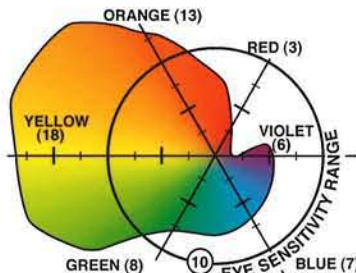

## FRESHWITE<sup>®</sup> XTRABRITE

**TONE: BRIGHT WHITE**

- CRISP, WHITE LIGHT
- INCREASED SEEABILITY

- FWX8651  
5100°K  
86 C.R.I.
- FWX8550  
5000°K  
85 C.R.I.

## VITALUX<sup>™</sup>

**TONE: BALANCED FULL SPECTRUM**

- NATURAL SUNLIGHT ... WITHOUT GLARE
- VIVID, ACCURATE COLORS

- VL9156  
5600°K  
91 C.R.I.

**FRESHWITE<sup>®</sup>** is crisp white light which gives a natural feeling indoors, whites are whiter and colors more vivid. Improved color accuracy reduces glare and eye strain, and improves overall seeability. Ideal for offices, factories, retail operations or anywhere quality light is desired.

**VITALUX<sup>™</sup> VL9156** is a balanced blend of the colors in a rainbow, closely simulating the sun's full color spectrum. It renders colors vividly and accurately. Glare and eyestrain are greatly reduced providing excellent seeability. Ideal for colorful retail operations, print shops, paint stores and anywhere high color accuracy is desired.